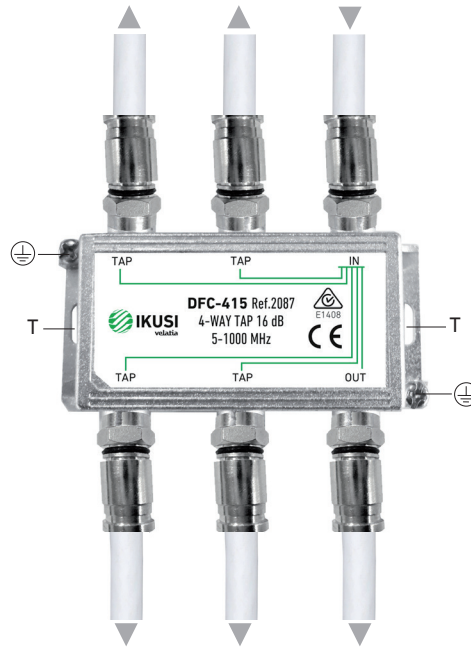

## INDOOR CATV TAPS 5-1000 MHz "DFC" SERIES

DFC-410 (2086) ; DFC-415 (2087) ; DFC-420 (2088) ; DFC-425 (2089)

## INDOOR CATV SPLITTERS (5-1000 MHz) "DIFC" SERIES

DIFC-201 (2081)

Wall mounting (T)  
Coaxial cable stripping and  
CFC-600 connector mounting

CFC-600 (3131)  
Compression F connector

Application example