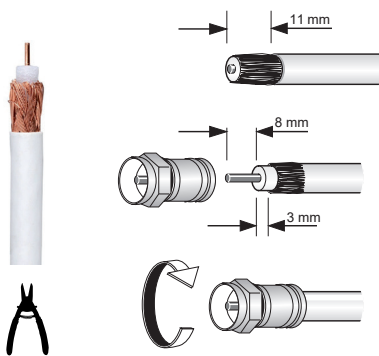

## INDOOR CATV TAPS 5-1000 MHz "DFC" SERIES

DFC-410 (2086) ; DFC-415 (2087) ; DFC-420 (2088) ; DFC-425 (2089)

## INDOOR CATV SPLITTERS (5-1000 MHz) "DIFC" SERIES

DIFC-201 (2081)

Wall mounting (T)  
Coaxial cable stripping and  
CFC-600 connector mounting

CFC-600 (3131)  
Compression F connector

Application example