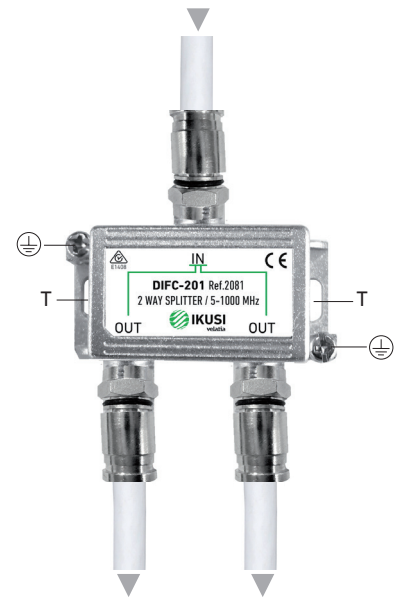

## INDOOR CATV TAPS 5-1000 MHz "DFC" SERIES

DFC-410 (2086) ; DFC-415 (2087) ; DFC-420 (2088) ; DFC-425 (2089)

## INDOOR CATV SPLITTERS (5-1000 MHz) "DIFC" SERIES

DIFC-201 (2081)

Wall mounting (T)  
Coaxial cable stripping and  
CFC-600 connector mounting

CFC-600 (3131)  
Compression F connector

Application example